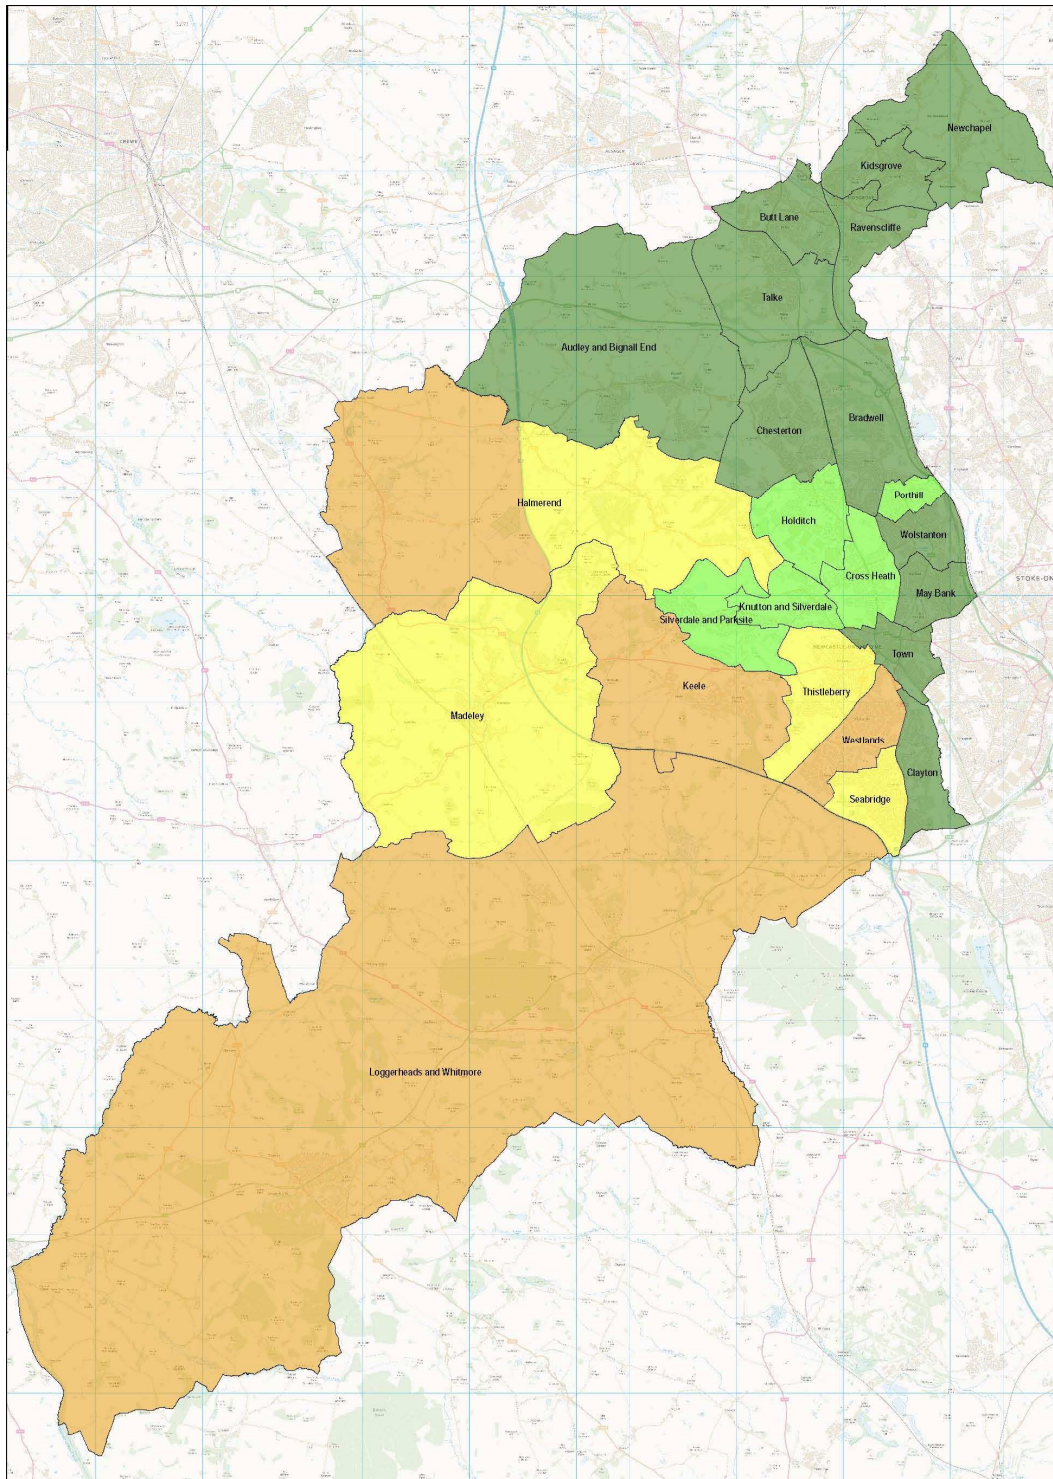

Appendix 1

Newcastle-under-Lyme Residential Zones

© Crown Copyright and database right 2012 Ordnance Survey. Licence 100022288. Scale: 1:100,000 Date: 19/11/2012 Author: charlesl

Zone 1	Zone 2	Zone 3	Zone 4
Low			High